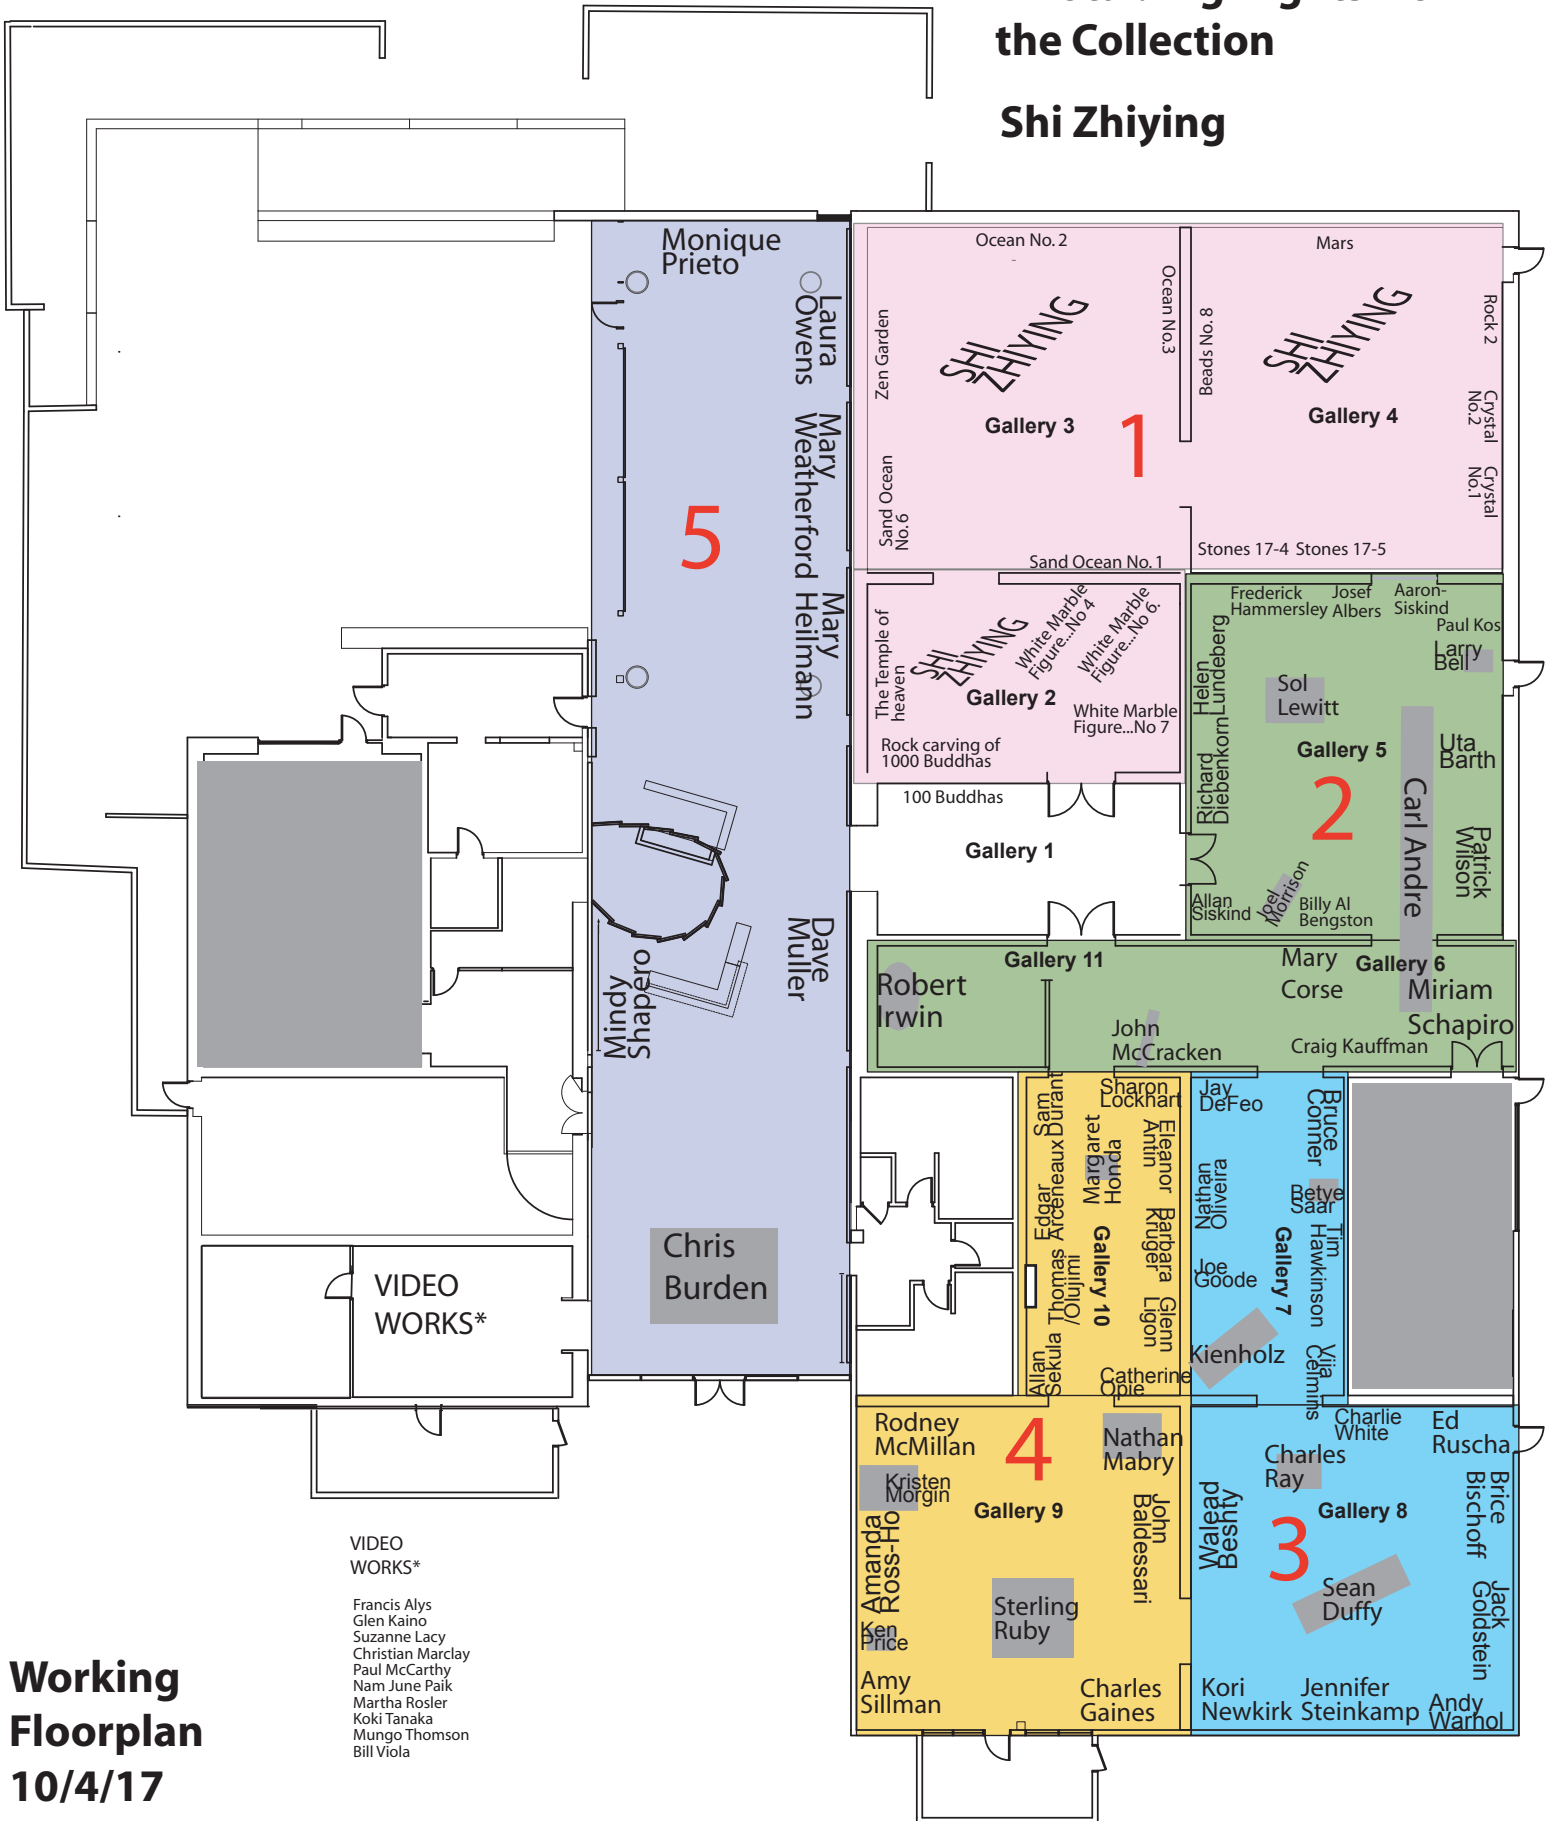

Zone Map

Pivotal: Highlights from the Collection Shi Zhiying

- VIDEO WORKS*
- Francis Alys
 - Glen Kaino
 - Suzanne Lacy
 - Christian Marclay
 - Paul McCarthy
 - Nam June Paik
 - Martha Rosler
 - Koki Tanaka
 - Mungo Thomson
 - Bill Viola

Working Floorplan
10/4/17