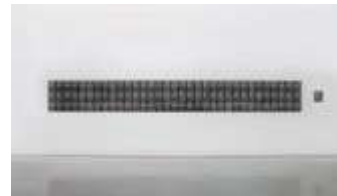

Shi Zhiying
100 Buddhas, September 2011-May 2012
Watercolor and ink on paper
100 works on paper
16-1/8 x 12-3/16 inches (41 x 31 cm) (each)
Courtesy of the artist and White Space Beijing